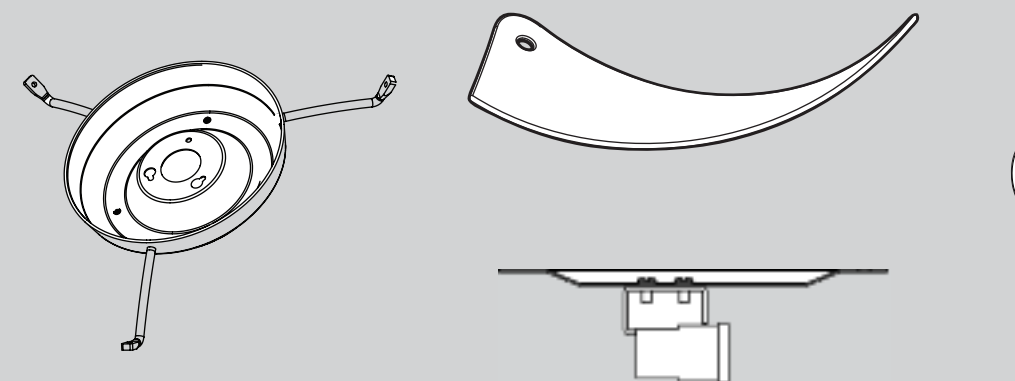

Hardware

(Drawn to Scale)

Fan Parts

(Not Drawn to Scale)

PARTS GUIDE

Hunter

Using this Parts Guide, make sure all parts are included in the box.

If parts are missing, **DO NOT RETURN**

THIS ITEM TO THE STORE, call 888-830-1326 for assistance.

THIS PARTS GUIDE IS FOR REFERENCE ONLY.

REFER TO THE INSTALLATION MANUAL FOR FULL ASSEMBLY INSTRUCTIONS.

Parts List

| Item Name | Qty | Part # |
|---------------------------------------|-----------|---------------------|
| Hanging System Kit | 1 | 96761-09 |
| Ceiling Plate | | |
| Canopy | | |
| Canopy Trim Ring | | |
| Canopy Screw | | |
| Wood Screw | | |
| Flat Washer | | |
| Mounting Isolator | | |
| Setscrew | | |
| Blade Set | 1 | G0253-80 |
| Hanger Ball / Downrod Assembly | 1 | 74229-03 |
| Screw, Blade Iron Armature | 10 | 63755-05 |
| Light Kit Assembly | 1 | 88137-01 |
| Grommet | 3 | 66121-01 |
| Hardware Kit | 1 | 99082-00-860 |
| Screw, Machine, 6-32 | | |
| Wire Connector | | |
| Screw, Switch Housing Assembly | | |
| Balancing Kit | 1 | 65666-01 |
| Remote Control Receiver | 1 | 89309-01 |
| Remote Control Transmitter | 1 | 92754-01 |
| Remote Control Cradle | 1 | 84369-01 |
| 9 Volt Battery | 1 | 64625-01 |
| Heat Shield | 1 | 88136-01 |
| Screw, Decorative | 3 | 76426-01 |
| Globe/Shade | 1 | 98128-01 |
| Light bulb / Bulb | 2 | 77646-04 |

Materiales

(no dibujados a escala)

x 2

3" Tornillo de madera

x 2

1.5" Tornillo de madera

x 4

Arandela plana